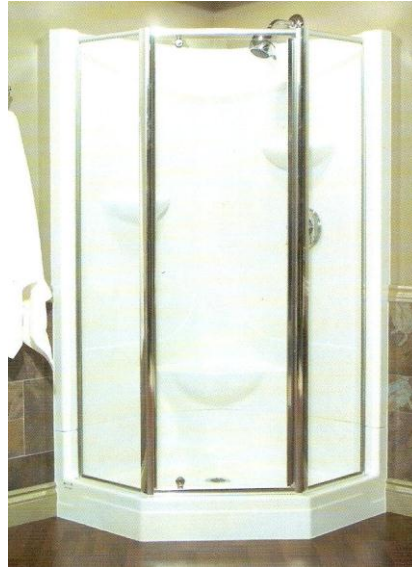

Pivoting Centre Panel Door

- Standard Height – 70”
- Single Pivot Door

Model #	Fits Longevity Model #	Glass Finish	Aluminum Finish	List Price
EP30CC	2040NA / 2042NA	Clear	Chrome	$ 804
EP30CB	2040NA / 2042NA	Clear	Brushed Nickel	$ 804
EP30OC	2040NA / 2042NA	Rainglass	Chrome	$ 820
EP30OB	2040NA / 2042NA	Rainglass	Brushed Nickel	$ 820
EP30OW	2040NA / 2042NA	Rainglass	White	$ 820

Model #	Fits <u>Acri-Tec</u> Model #	Glass Finish	Aluminum Finish	List Price
EP31CC	42” Neo-Angle Shower – NA42	Clear	Chrome	$ 1100
EP31CB	42” Neo-Angle Shower – NA42	Clear	Brushed Nickel	$ 1100

NA42	42” Neo-Angle Shower base - White (Note: Used with EP31)	n/a	n/a	$ 610

Crystal Sales & Distribution Inc.